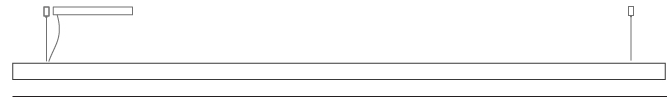

PROJECT
TYPE
SPECIFIER
QUANTITY
DATE

LED60 SUSPENSION

D71016-

base number
Color   Finish
Temperature   Options

1. To build a product code in our configurator select the specify button on the base model # product page
2. To build a manual product code on this datasheet choose from the options listed below in blue font and add the suffix to the base model #

GENERAL

Series: Woodlin
Subseries: LED60
Brand: Tunto
Division: Design
Mounting Type: Suspension
Mounting Location: Ceiling
Subcategory: Profile

PHYSICAL

Shape: Rectangle
Length (mm): 1000
Length (in): 39 3/8
Width (mm): 60
Width (in): 2 3/8
Height (mm): 60
Height (in): 2 3/8
Max. Overall Height (mm): 2060
Max. Overall Height (in): 81 1/8
Light Distribution: Direct
Diffuser: Opal
Fixture Finish: [WAL / ASH / OAK / BLK / WHI](#)
Fixture Material: Wood
Cable Details: 2000mm / 78 3/4"

ELECTRICAL

Lamp Type: LED
Input Wattage (W): 43
Total Output Wattage (W): 38
Dimming: Tri-Mode (Non-Dimming and Phase Dimming (120Vac only) and 0-10V Dimming)
Driver Included: Yes
Driver Location: Integrated
Driver Type: Constant Current - Universal
Driver Class: Class 2
Input Voltage (V): 120 - 277
Constant Current (MA): 700

LED

Color Temperature (°K): [2700 / 3000 / 4000](#)
Max. Delivered Lumen (lm): 3240
CRI: >93 CRI
Lamp Life (hrs): 50000

OPTICAL

RATINGS AND CERTIFICATIONS

Certified By: Certified for North American Standards
IP rating: IP20

1000mm 39 3/8"

60mm 2 3/8"

Direct